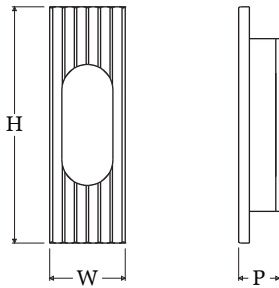

LUXE ATELIER

MILANO

Maniglia ad Incasso per Alzante Scorrevole Serie Fluted
Fluted Series Lift Slide Flush Pull

Dimensioni
Dimensions

H	W	P
125	40	20

Dimensioni in millimetri
Dimensions given in millimeters